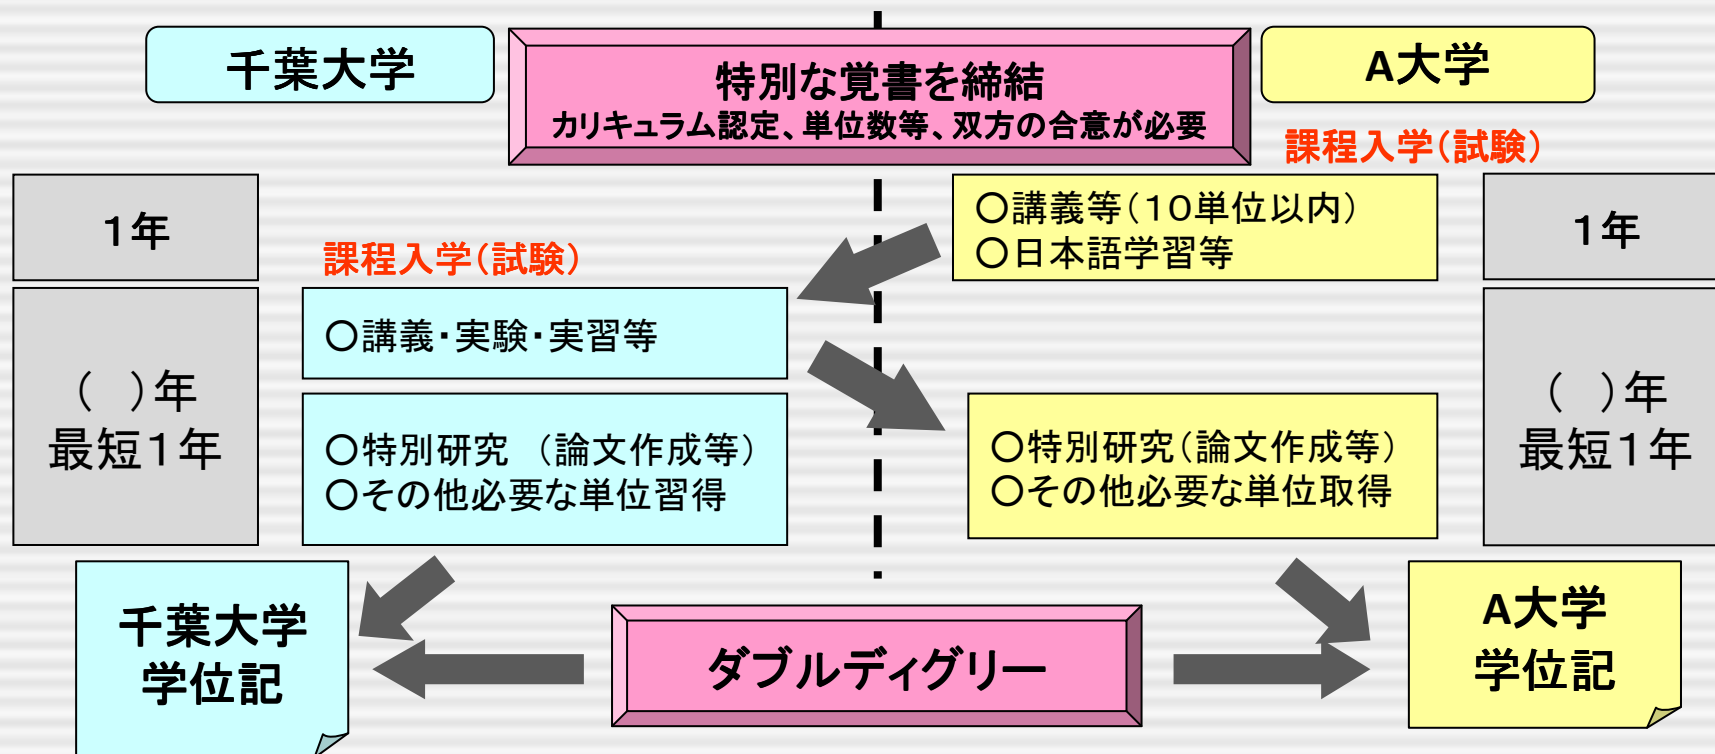

国際的な人材育成としてのダブルディグリー 清華大学・上海交通大学と実施 アジア・ヨーロッパに展開中